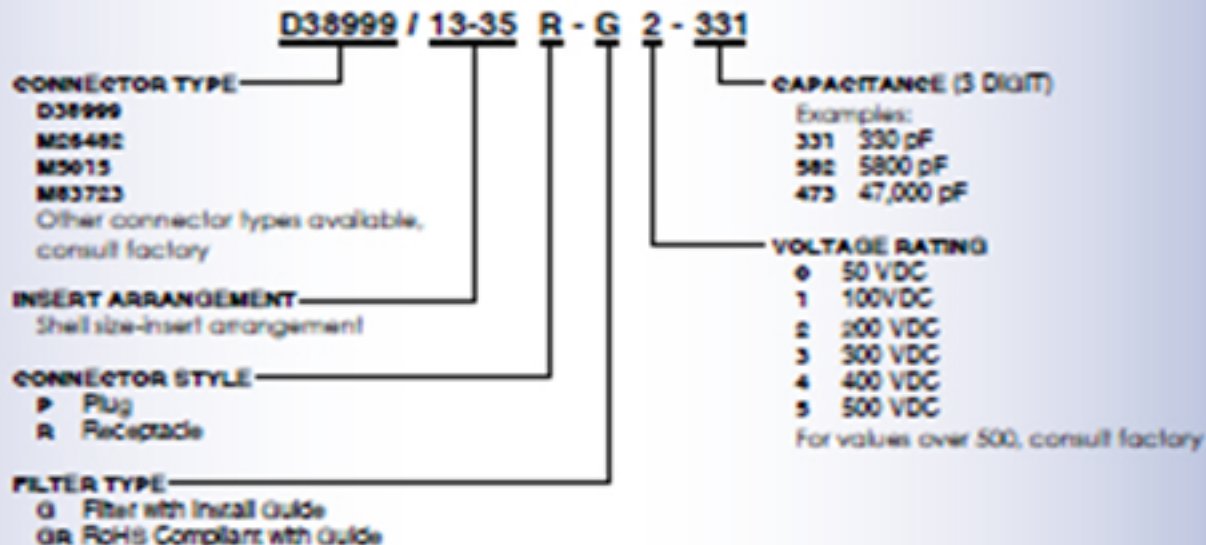

# Hi-Rel Mil. Circular *FlexFilter* EMI Inserts

Please Consult the Factory for your Specific Part Number