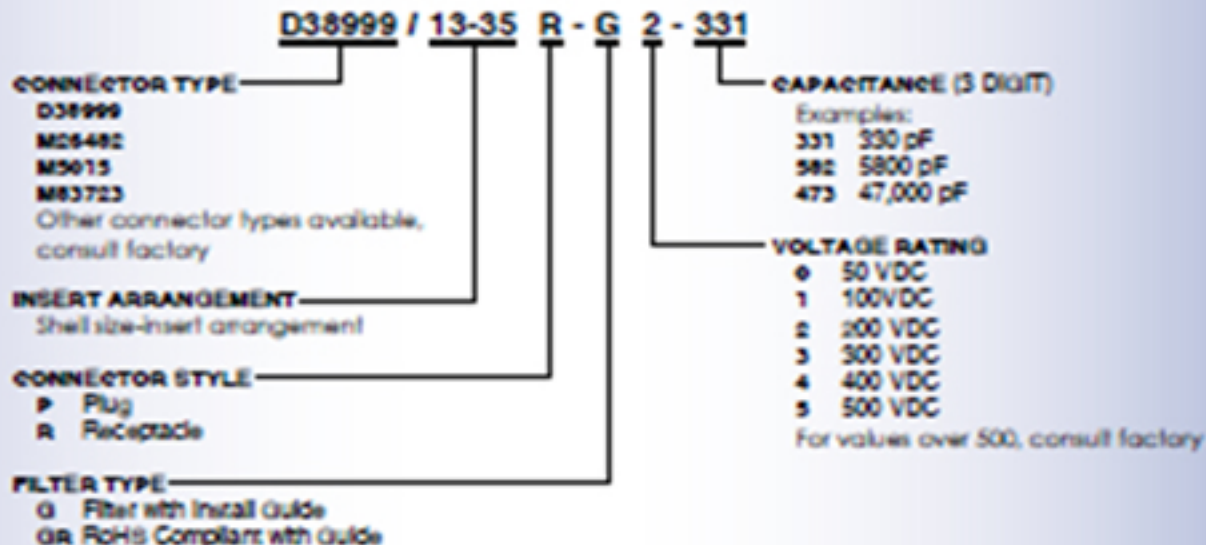

Hi-Rel Mil. Circular *FlexFilter* EMI Inserts

Please Consult the Factory for your Specific Part Number